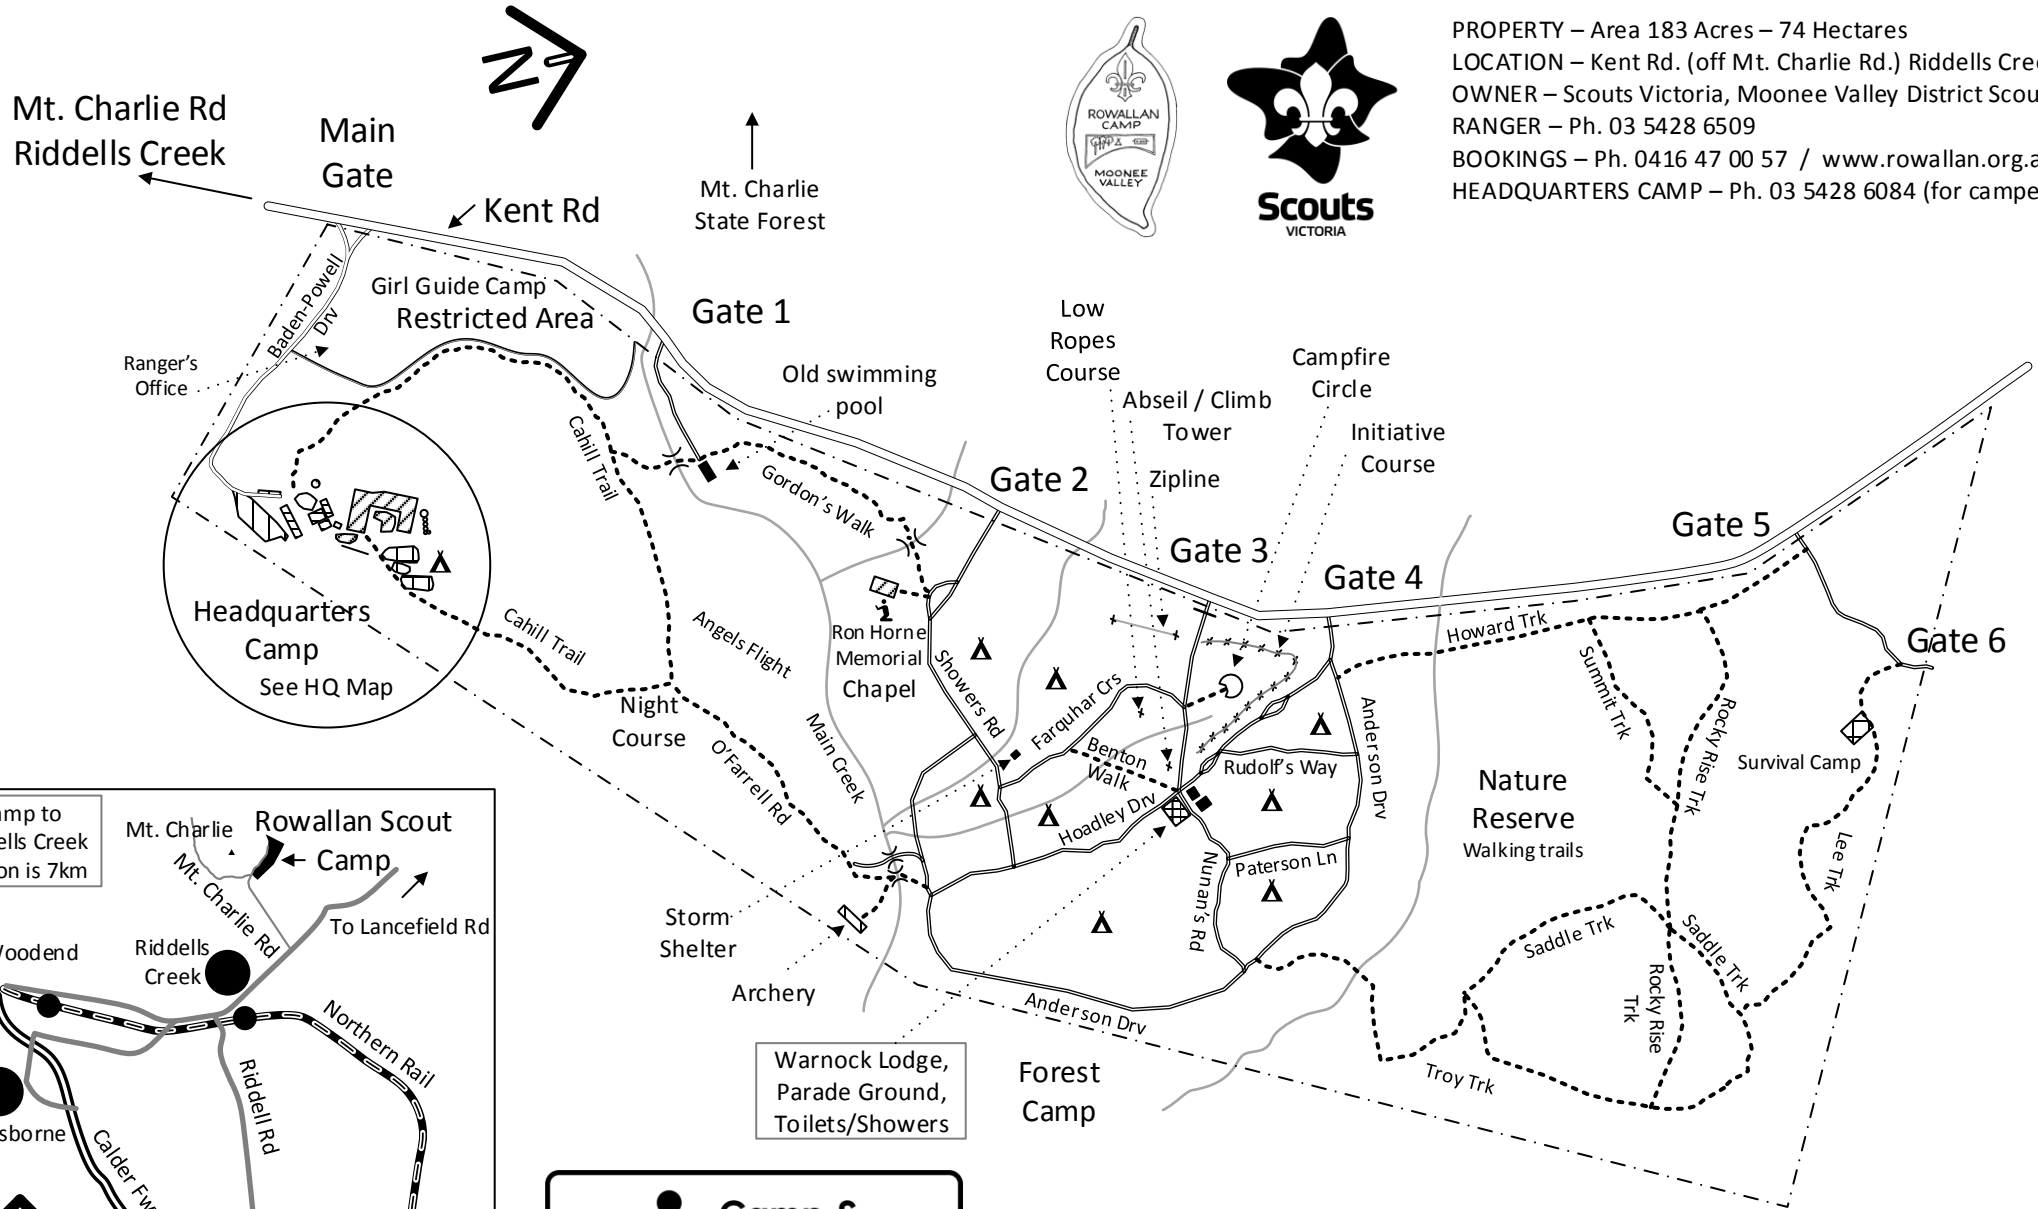

# Rowallan Scout Camp Site Map

PROPERTY – Area 183 Acres – 74 Hectares  
 LOCATION – Kent Rd. (off Mt. Charlie Rd.) Riddells Creek  
 OWNER – Scouts Victoria, Moonee Valley District Scouts  
 RANGER – Ph. 03 5428 6509  
 BOOKINGS – Ph. 0416 47 00 57 / [www.rowallan.org.au](http://www.rowallan.org.au)  
 HEADQUARTERS CAMP – Ph. 03 5428 6084 (for campers)

Location Map