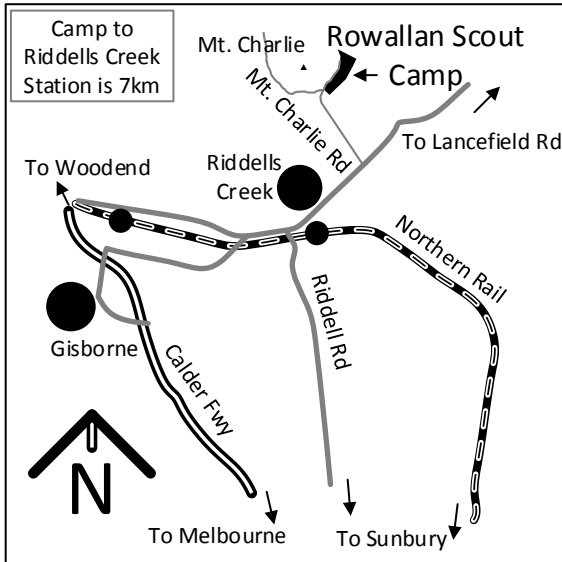

# Rowallan Scout Camp Site Map

PROPERTY – Area 183 Acres – 74 Hectares  
 LOCATION – Kent Rd. (off Mt. Charlie Rd.) Riddells Creek  
 OWNER – Scouts Victoria, Moonee Valley District Scouts  
 RANGER – Ph. 03 5428 6509  
 BOOKINGS – Ph. 0416 47 00 57 / [www.rowallan.org.au](http://www.rowallan.org.au)  
 HEADQUARTERS CAMP – Ph. 03 5428 6084 (for campers)

Location Map